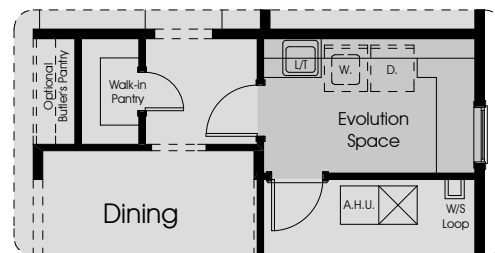

Optional Evolution Space