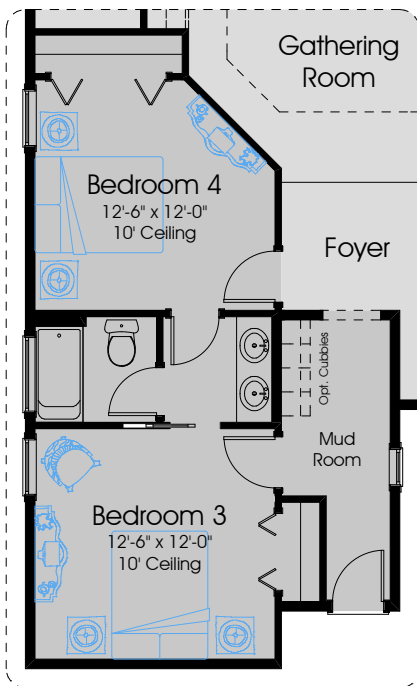

Optional Bedroom 4
and Jack & Jill Bath