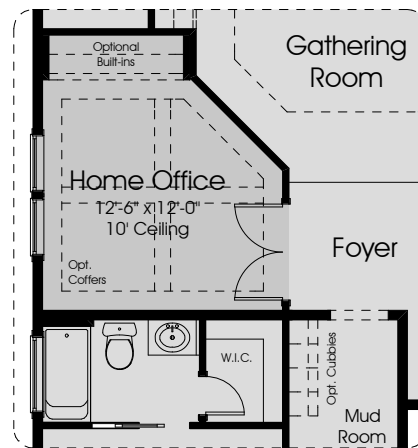

Optional Home Office
i.l.o. Flex Room