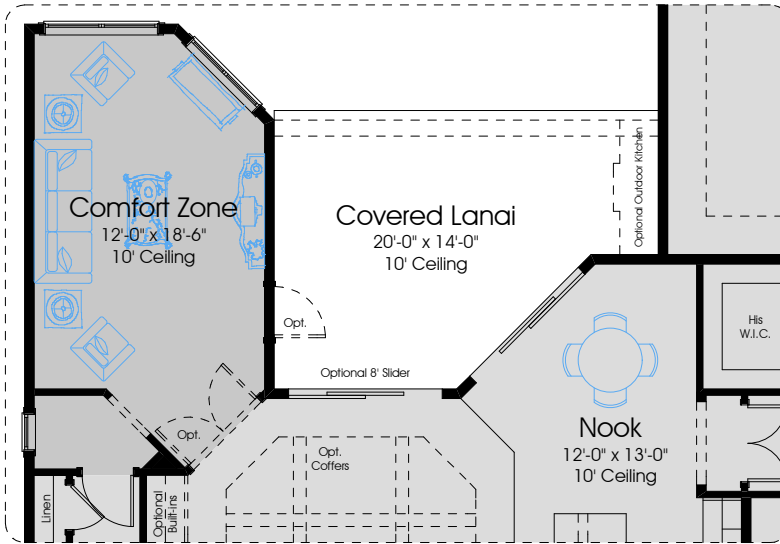

Optional Comfort Zone
i.l.o. Bedroom 2