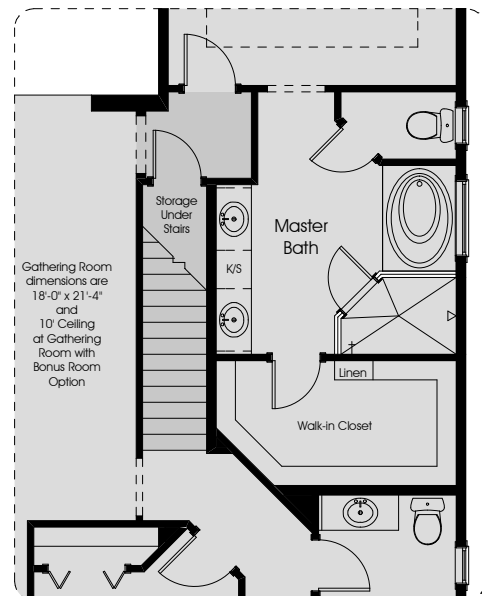

First Floor Stairwell Location

NOTED WORKS:

The Color Purple (1982); The Cushion in the Road: Meditation and Wandering as the Whole World Awakens (2013)