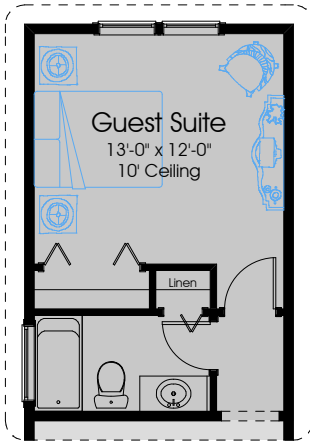

Optional Guest Suite
and Full Bath i.l.o.
Comfort Zone