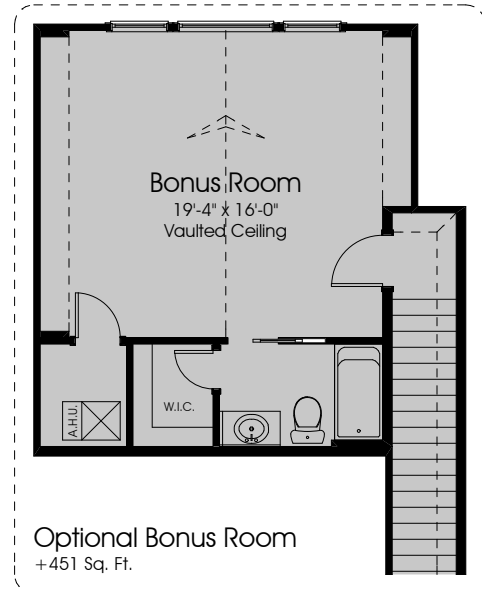

Optional Bonus Room
+451 Sq. Ft.