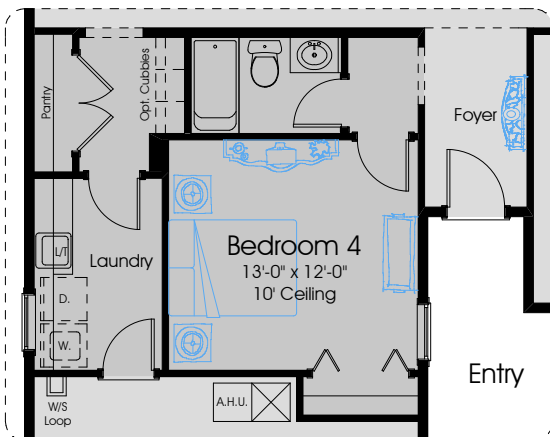

Optional Bedroom 4
and Full Bath