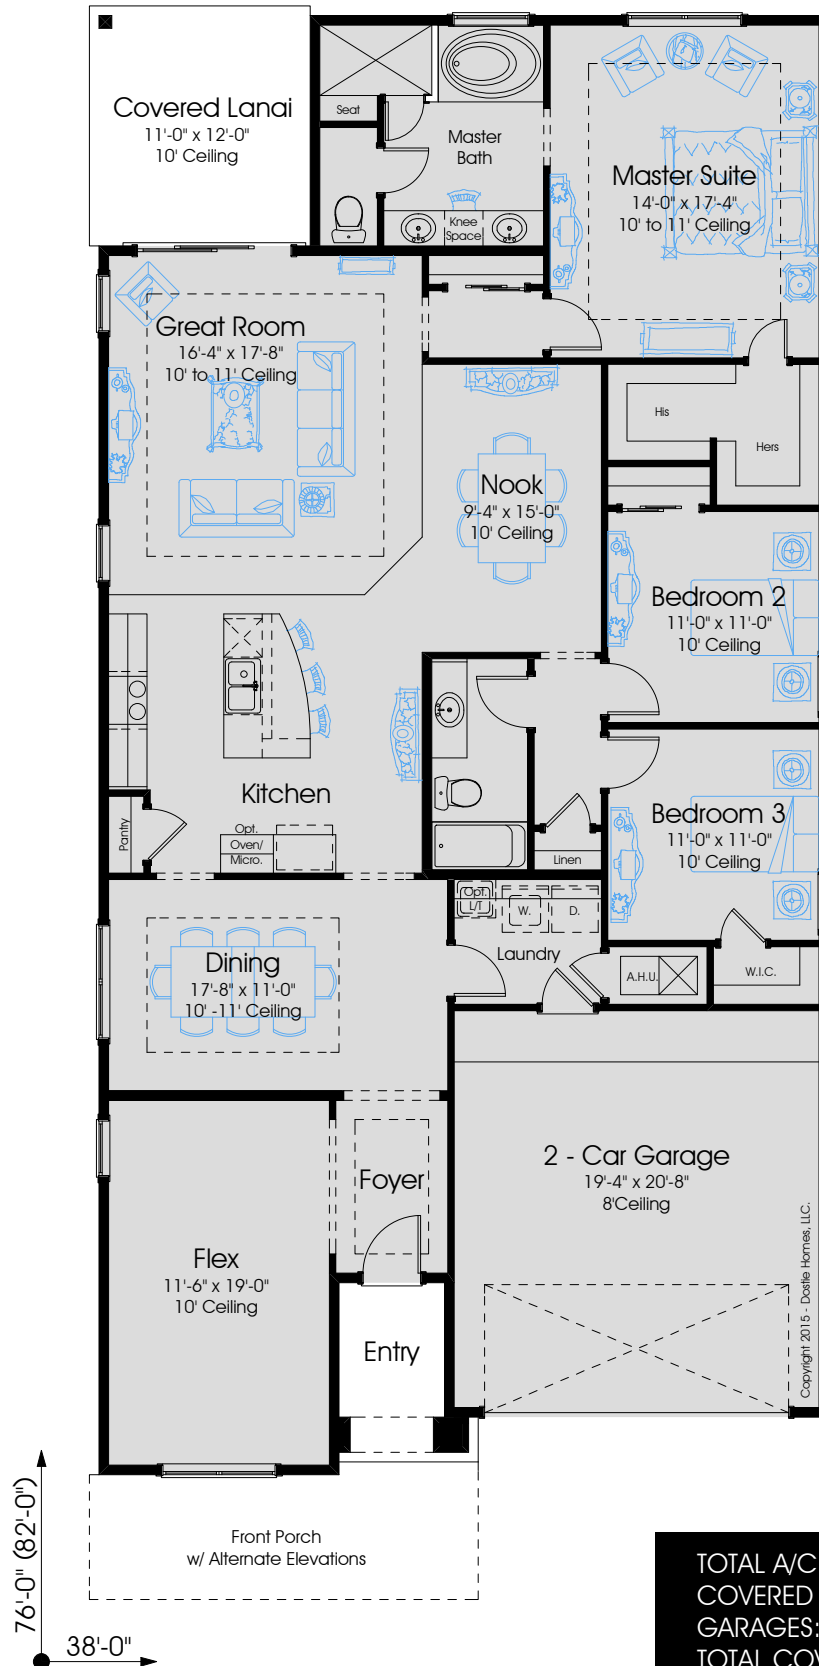

3

2

2

TOTAL A/C:	2225
COVERED PORCHES:	183
GARAGES:	416
TOTAL COVERED:	2824